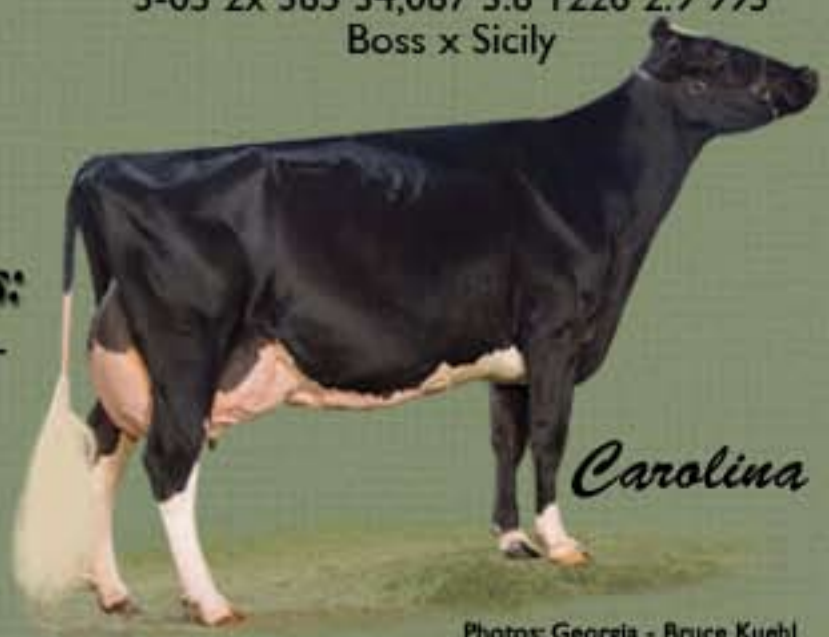

4612 E. Farm Road 116, Springfield, MO 65802
Eric Ling 417-880-9939 ~ Janice Ling 417-880-7754
ajjlling@aol.com ~ www.robthom.com

Photos: Georgia - Bruce Kuehl
Carolina - Kathy DeDruin
Ad Design - Angelo Images